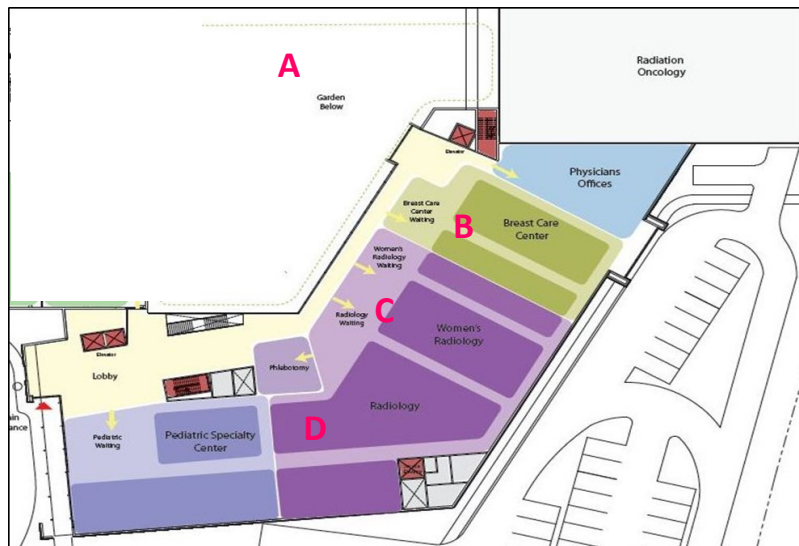

The New Norma Pfriem Breast Center at Park Avenue (A-D)

We are building a new state-of-the-art Norma Pfriem Breast Center at our Trumbull location, so women can continue to receive compassionate care. Please help us to build the new center with available naming opportunities.

Opportunities Breast Center (B-D)

- \$1,000 Level** — Garden Seating Areas (L)
- \$5,000 Level** — Teak Garden Benches (F), Trees of Life (G)
- \$10,000 Level** — Four Seasons Garden (M), Fieldstone Walls (N)
- \$15,000 Level** — Zen Streamside Garden (J)
- \$50,000 Level** — Private Patient Treatment Areas (K)
- \$10,000 Level** — MRI Suite (D)
- \$50,000 Level** — Ultrasound Rooms (C)
- \$100,000 Level** — Mammography Suite (C), Stereotatic Biopsy Room (D)
- \$250,000 Level** — PET/CT Suite (D)